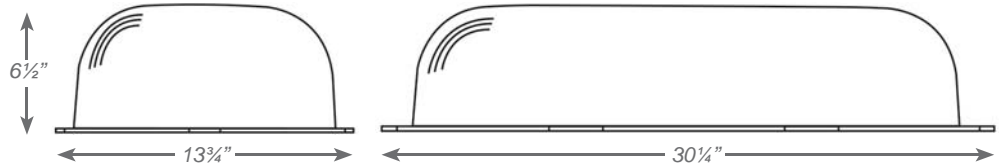

Catalog Number
Notes
Type

HOUSING / MOUNTING

Mounting hardware provided for easy installation in the field.

High-impact resistant polycarbonate material.

BG-R1

PCS-1

BG-1

ORDERING INFORMATION

Sample Part Number: **PCS-1**

MODEL	USE WITH	DIMENSIONS
PCS-1	TCL, CTE, TET, TE, DAE, DAET, SE	2 1/2" x 9-3/16" x 13 3/16"
BG-1	CSU27, CTC, DAC, TCL, CTCT, WPC, DAU, EAE, CTE, TET, TE, TER, DAE, DAET, TC, CSUL, SUL, WLU, NYEE, NYDE, NYSE, ETE, TURM, SE, WPE, WLE	7 3/4" x 22" x 15"
BG-R1	CTU, TUF, TUA, TUR, TU, TUH, TUM, WPU	7 1/2" x 18" x 7"
BG-3C		13 3/4" x 30 1/4" x 6 1/2"