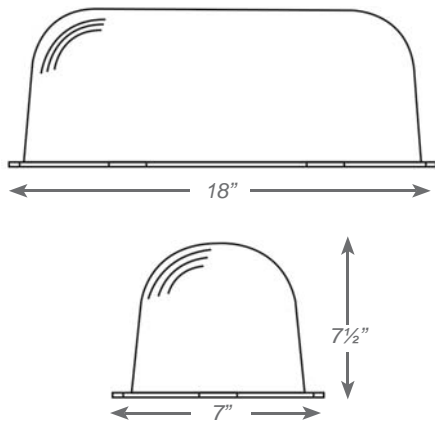

Catalog Number
Notes
Type

HOUSING / MOUNTING

Mounting hardware provided for easy installation in the field.

High-impact resistant polycarbonate material.

BG-R1

PCS-1

BG-1

ORDERING INFORMATION

Sample Part Number: **PCS-1**

MODEL	USE WITH	DIMENSIONS
PCS-1	TCL, CTE, TET, TE, DAE, DAET, SE	2 1/2" x 9-3/16" x 13 3/16"
BG-1	CSU27, CTC, DAC, TCL, CTCT, WPC, DAU, EAE, CTE, TET, TE, TER, DAE, DAET, TC, CSUL, SUL, WLU, NYEE, NYDE, NYSE, ETE, TURM, SE, WPE, WLE	7 3/4" x 22" x 15"
BG-R1	CTU, TUF, TUA, TUR, TU, TUH, TUM, WPU	7 1/2" x 18" x 7"
BG-3C		13 3/4" x 30 1/4" x 6 1/2"