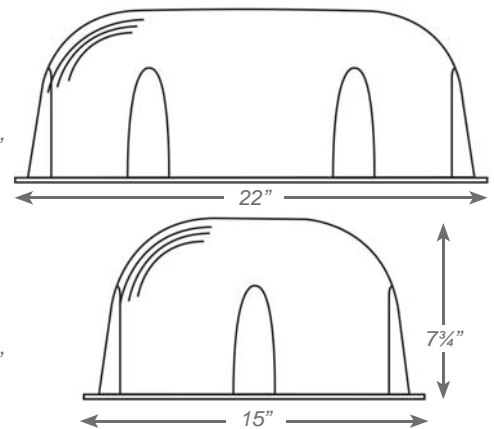

Catalog Number
Notes
Type

HOUSING / MOUNTING

Mounting hardware provided for easy installation in the field.

High-impact resistant polycarbonate material.

BG-R1

PCS-1

BG-1

ORDERING INFORMATION

Sample Part Number: **PCS-1**

MODEL	USE WITH	DIMENSIONS
PCS-1	TCL, CTE, TET, TE, DAE, DAET, SE	2 1/2" x 9-3/16" x 13 3/16"
BG-1	CSU27, CTC, DAC, TCL, CTCT, WPC, DAU, EAE, CTE, TET, TE, TER, DAE, DAET, TC, CSUL, SUL, WLU, NYEE, NYDE, NYSE, ETE, TURM, SE, WPE, WLE	7 3/4" x 22" x 15"
BG-R1	CTU, TUF, TUA, TUR, TU, TUH, TUM, WPU	7 1/2" x 18" x 7"
BG-3C		13 3/4" x 30 1/4" x 6 1/2"