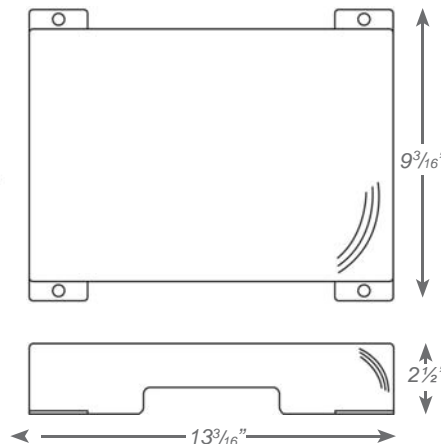

Catalog Number
Notes
Type

HOUSING / MOUNTING

Mounting hardware provided for easy installation in the field.

High-impact resistant polycarbonate material.

BG-R1

PCS-1

BG-1

ORDERING INFORMATION

Sample Part Number: **PCS-1**

MODEL	USE WITH	DIMENSIONS
PCS-1	TCL, CTE, TET, TE, DAE, DAET, SE	2 1/2" x 9-3/16" x 13 3/16"
BG-1	CSU27, CTC, DAC, TCL, CTCT, WPC, DAU, EAE, CTE, TET, TE, TER, DAE, DAET, TC, CSUL, SUL, WLU, NYEE, NYDE, NYSE, ETE, TURM, SE, WPE, WLE	7 3/4" x 22" x 15"
BG-R1	CTU, TUF, TUA, TUR, TU, TUH, TUM, WPU	7 1/2" x 18" x 7"
BG-3C		13 3/4" x 30 1/4" x 6 1/2"